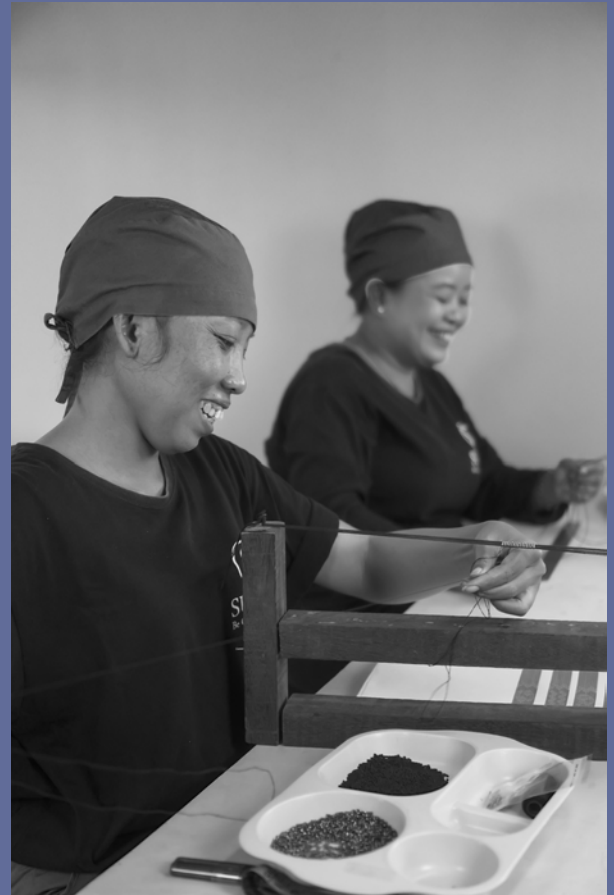

Handmade Jewelry

Welcome to a realm where artistry and spirituality intertwine, where the ancient traditions of Bali come alive through the meticulous hands of our revered artisans.

Eternal Strings invites you to embark on a profound journey of meaning and connection. Each theme resonates with each moment, capturing the sacred energy that flows through the island's very core.

Delve into the **Coastal Sunshine**, where vibrant colors symbolize the harmony between nature and the soul.

Immerse yourself in the **Circle of Life** range, where intricate designs and recycled materials evoke a sense of inner peace and enlightenment.

Allow the **Golden Hour** line to transport you to a realm of warmth, mirroring the glamorous whispers of mediterranean elegance.

Finally, surrender to the captivating allure of the **Midnight Glam** selection, where city-chic elegance embodies the glimmering lights of the soul.

As you explore our catalog, we invite you to embrace the deeper meanings within each piece, for they are more than mere adornments -they are gateways to a spiritual connection, reminders of the sacred beauty that resides within us all.

Manik Widari
MANAGING DIRECTOR