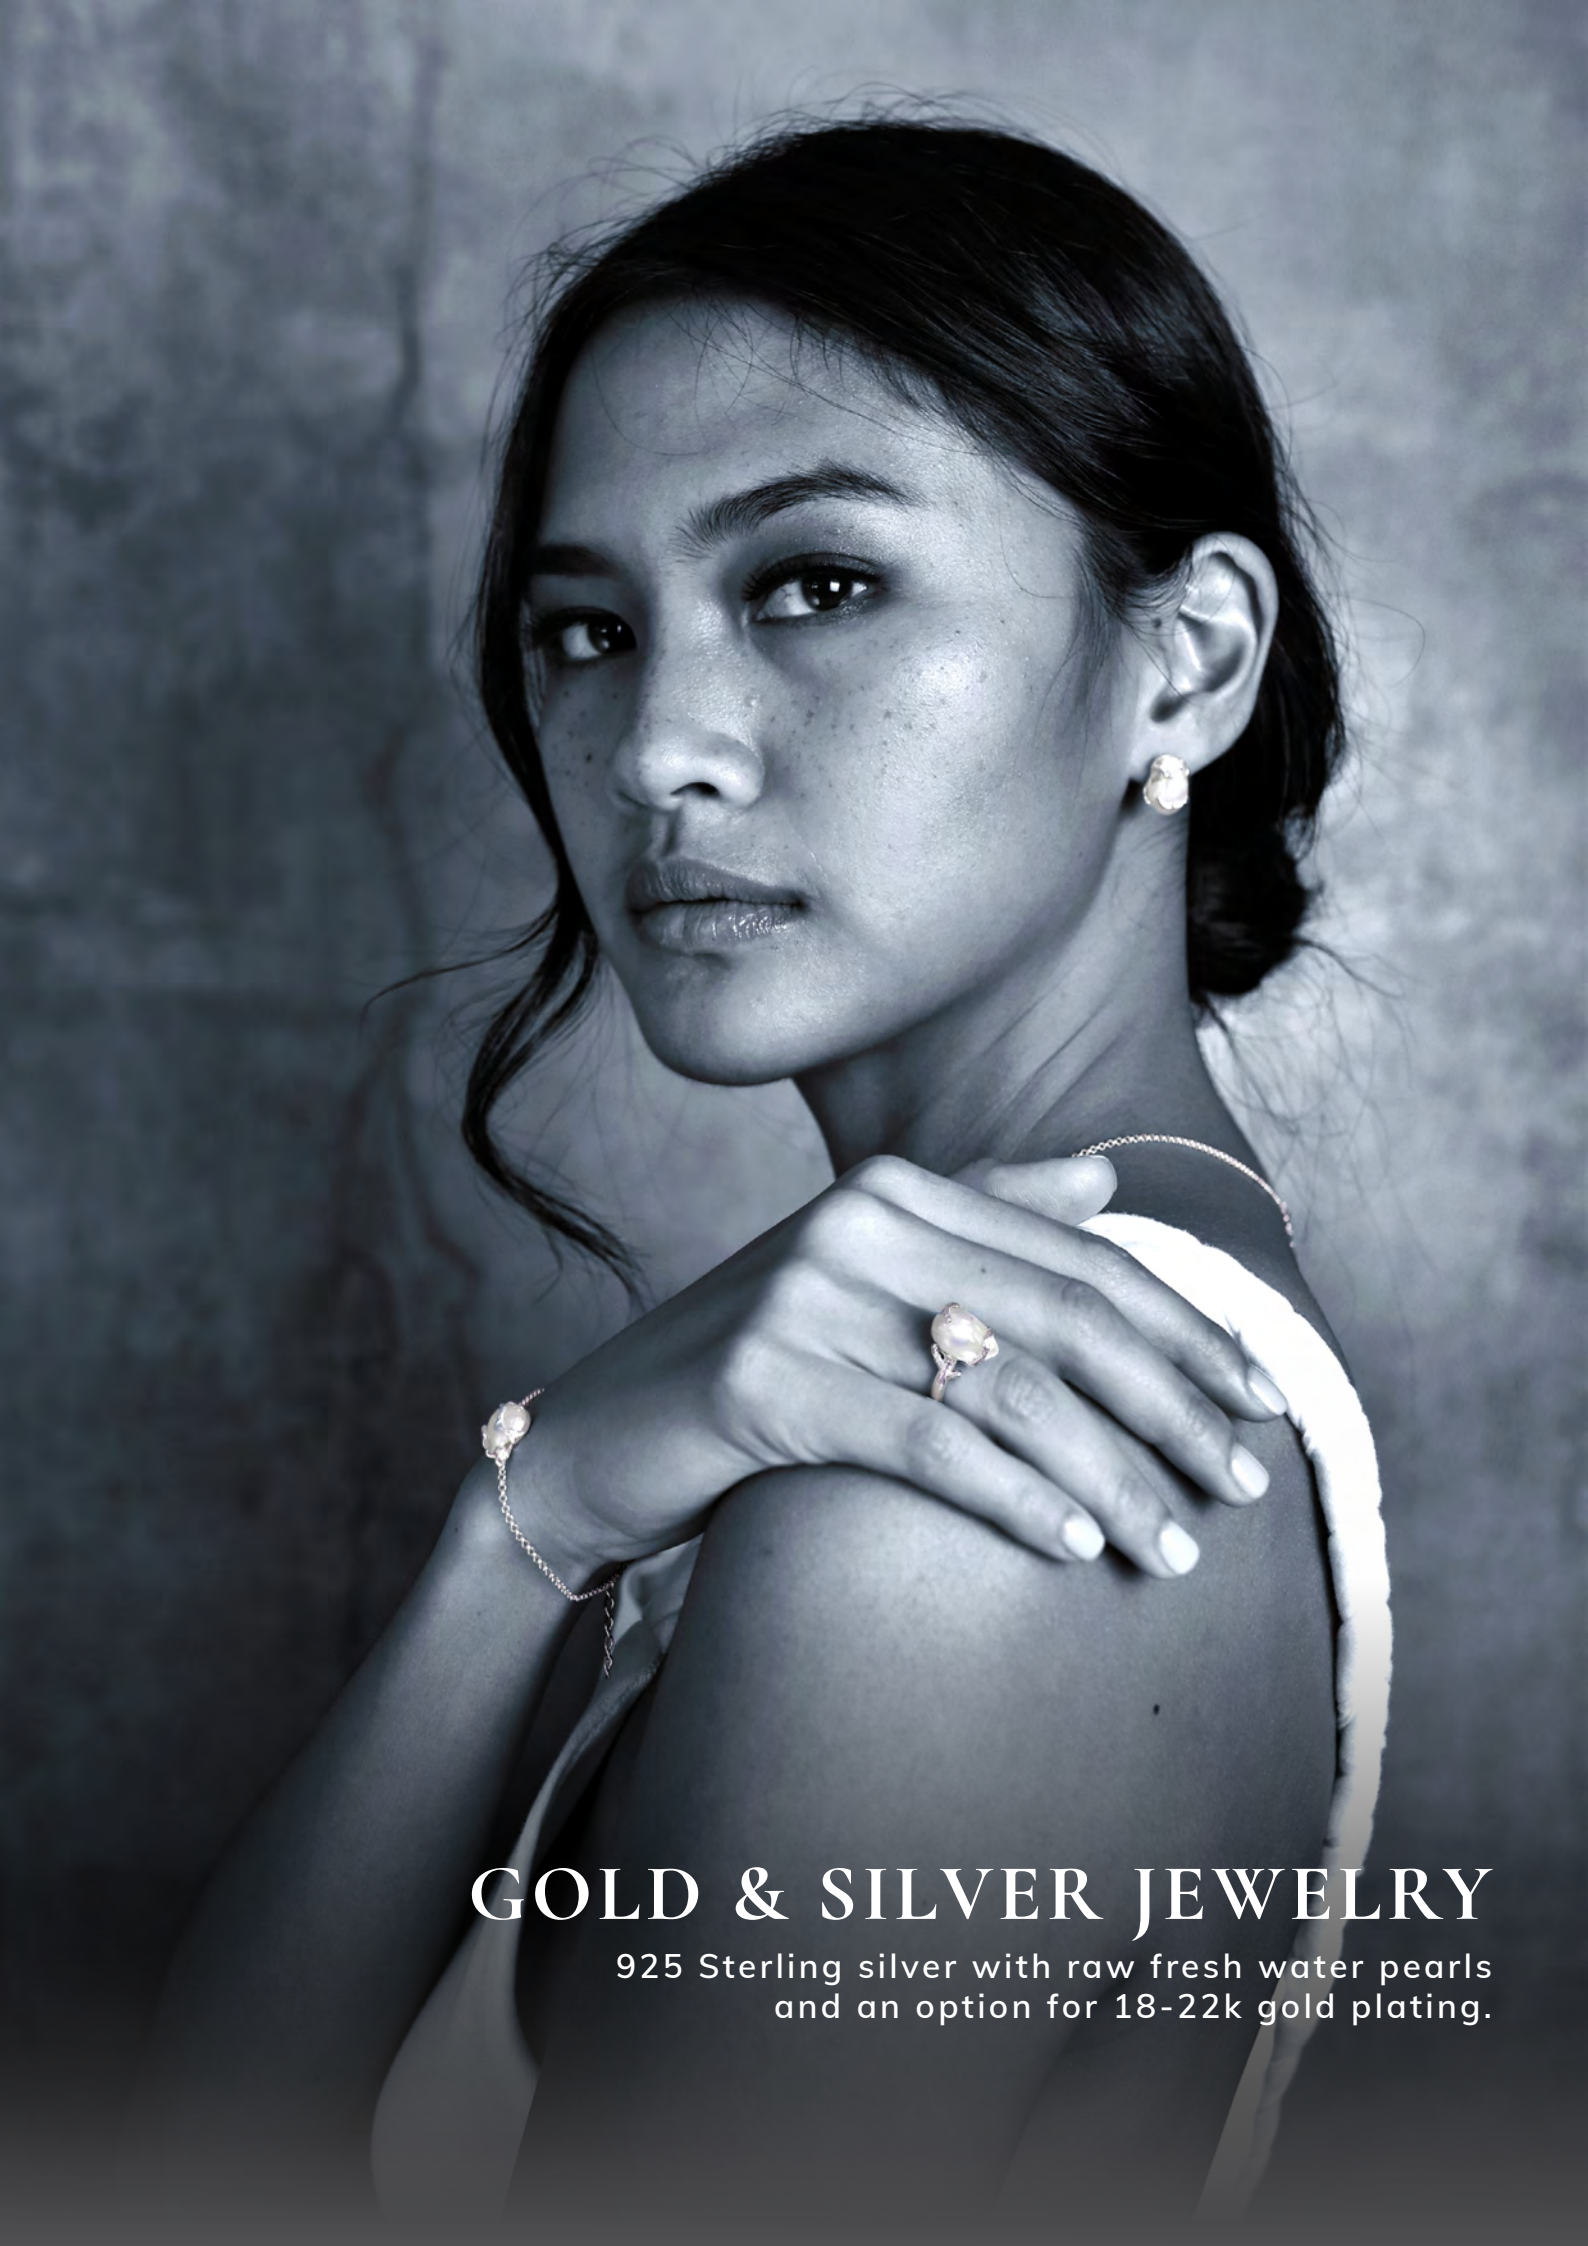

GOLD & SILVER JEWELRY

925 Sterling silver with raw fresh water pearls
and an option for 18-22k gold plating.